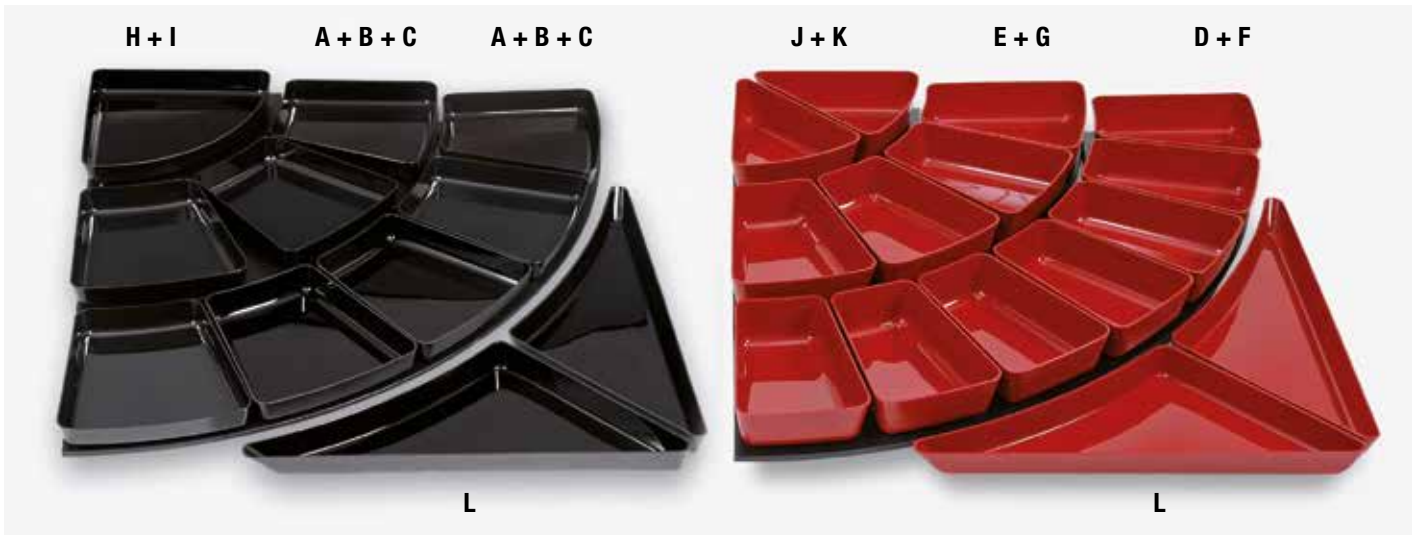

Set

Set matt / set mat

1/4-Kreise
Riser 1/4-circle

Premium & Eco

Neue Trapez-Schalen (klein & mitte)
New trapezoid bowls (small & middle)

Arena

Beschreibung/Description	Material	Format/Size	schwarz/black	rot/red
Thekenstufe 1/4-Kreis Premium/Riser 1/4-circle Premium	PE500	800x800x65 mm	154.100.17	
Thekenstufe 1/4-Kreis Eco/Riser 1/4-circle Eco	PE500	800x800x65 mm	154.105.17	
Thekenstufe Arena/Riser Arena	PE500	800x800x45 mm	154.180.17	
A Platte Trapez/Food tray trapezoid	ABS	240x240x170x24 mm	112.102417.17	
B Schale Trapez/Food bowl trapezoid	ABS	240x240x170x40 mm	122.1024174.17	
C Schale Trapez/Food bowl trapezoid	ABS	240x240x170x60 mm	122.1024176.17	
D Schale Trapez klein/Food bowl trapezoid small	ABS	240x170x120x40 mm	122.5024194.17	
E Schale Trapez mitte/Food bowl trapezoid middle	ABS	240x200x115x40 mm	122.5024224.17	
F Schale Trapez klein/Food bowl trapezoid small	ABS	240x170x120x60 mm	122.5024196.17	122.5024196.30
G Schale Trapez mitte/Food bowl trapezoid middle	ABS	240x200x120x60 mm	122.5024226.17	122.5024226.30
H Schale 1/4-Kreis/Bowl 1/4-circle	ABS	280x280x40 mm	122.5028284.17	
I Schale 1/4-Kreis/Bowl 1/4-circle	ABS	280x280x60 mm	122.5028286.17	
J Schale 1/8-Kreis/Bowl 1/8-circle	ABS	280x190x40 mm	122.5028194.17	
K Schale 1/8 Kreis/Bowl 1/8-circle	ABS	280x190x60 mm	122.5028196.17	122.5028196.30
L Dreieck-Set gerundet/Bowl triangular rounded set	ABS	800x560x40 mm	122.5080564.17	122.5080564.30