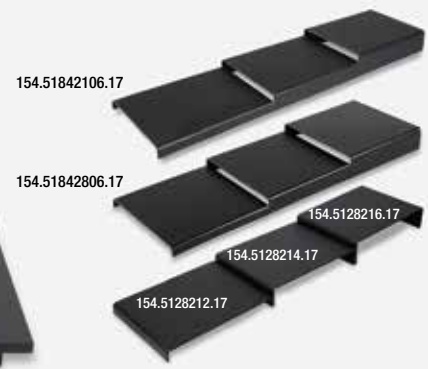

Treppenstufen | Risers

Beschreibung/Description	PE500 schwarz/black	ABS schwarz matt/black mat	Format/Size
		HOT PRICE	
Treppenstufe 1 breit / Step wide No. 1	154.421.17	154.5142282.17	420x280x25 mm
Treppenstufe 2 breit / Step wide No. 2	154.422.17	154.5142284.17	420x280x45 mm
Treppenstufe 3 breit / Step wide No. 3	154.423.17	154.5142286.17	420x280x65 mm
Treppenstufe 1 klein / Step small No. 1	154.281.17	154.5128212.17	280x210x25 mm
Treppenstufe 2 klein / Step small No. 2	154.282.17	154.5128214.17	280x210x45 mm
Treppenstufe 3 klein / Step small No. 3	154.283.17	154.5128216.17	280x210x65 mm
Treppenstufe 1 schmal / Step narrow No. 1	154.211.17	154.5142212.17	420x210x25 mm
Treppenstufe 2 schmal / Step narrow No. 2	154.212.17	154.5142214.17	420x210x45 mm
Treppenstufe 3 schmal / Step narrow No. 3	154.213.17	154.5142216.17	420x210x65 mm
Fixierleiste zu Treppe, 2 Stück / Strip to fix steps, 2 pcs.	154.42.98		840 mm
3-Stufen-Podest / Podium 3 levels		154.51842106.17	840x210x65 mm
3-Stufen-Podest / Podium 3 levels		154.51842806.17	840x280x65 mm

Anwendungs-Beispiel PE500
Example of presentation PE500

Anwendungs-Beispiel ABS
Example of presentation ABS

Podeste | Podium