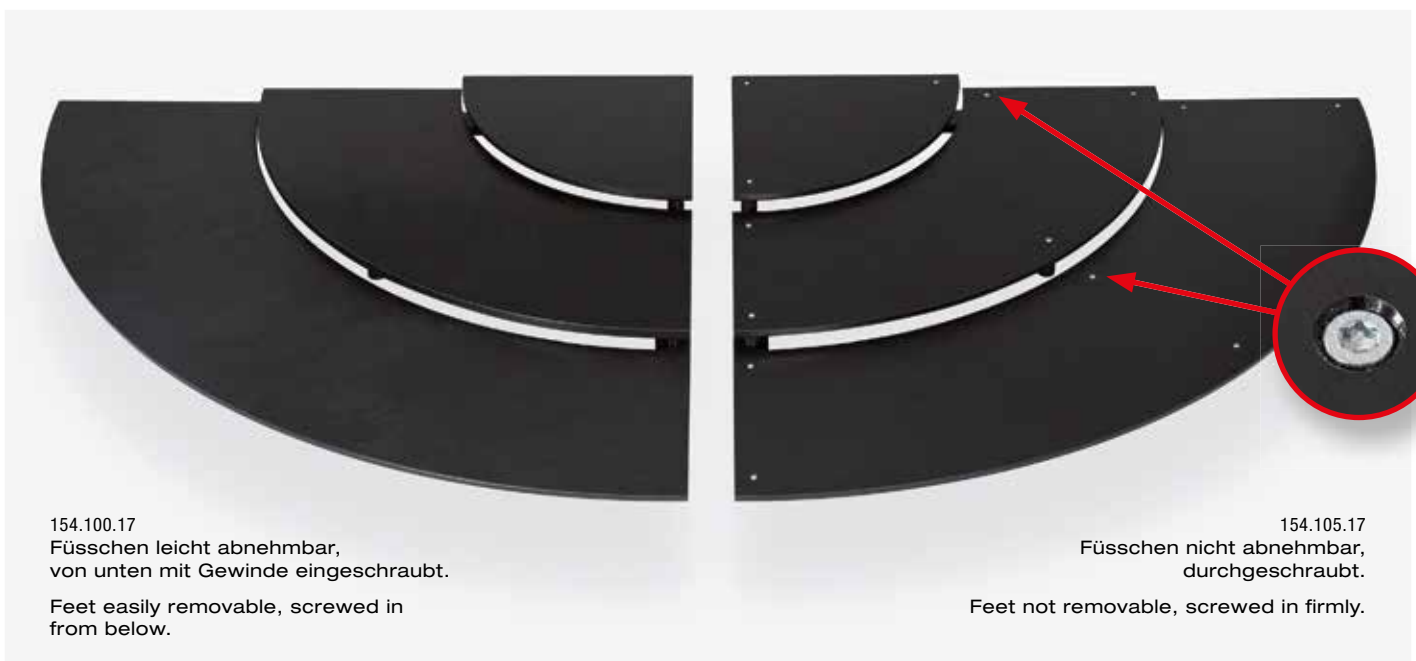

Set

Set matt / set mat

1/4-Kreise
Riser 1/4-circle

Premium & Eco

Neue Trapez-Schalen (klein & mitte)
New trapezoid bowls (small & middle)

Arena

Beschreibung/Description	Material	Format/Size	schwarz/black	rot/red
Thekenstufe 1/4-Kreis Premium/Riser 1/4-circle Premium	PE500	800x800x65 mm	154.100.17	
Thekenstufe 1/4-Kreis Eco/Riser 1/4-circle Eco	PE500	800x800x65 mm	154.105.17	
Thekenstufe Arena/Riser Arena	PE500	800x800x45 mm	154.180.17	
A Platte Trapez/Food tray trapezoid	ABS	240x240x170x24 mm	112.102417.17	
B Schale Trapez/Food bowl trapezoid	ABS	240x240x170x40 mm	122.1024174.17	
C Schale Trapez/Food bowl trapezoid	ABS	240x240x170x60 mm	122.1024176.17	
D Schale Trapez klein/Food bowl trapezoid small	ABS	240x170x120x40 mm	122.5024194.17	
E Schale Trapez mitte/Food bowl trapezoid middle	ABS	240x200x115x40 mm	122.5024224.17	
F Schale Trapez klein/Food bowl trapezoid small	ABS	240x170x120x60 mm	122.5024196.17	122.5024196.30
G Schale Trapez mitte/Food bowl trapezoid middle	ABS	240x200x120x60 mm	122.5024226.17	122.5024226.30
H Schale 1/4-Kreis/Bowl 1/4-circle	ABS	280x280x40 mm	122.5028284.17	
I Schale 1/4-Kreis/Bowl 1/4-circle	ABS	280x280x60 mm	122.5028286.17	
J Schale 1/8-Kreis/Bowl 1/8-circle	ABS	280x190x40 mm	122.5028194.17	
K Schale 1/8 Kreis/Bowl 1/8-circle	ABS	280x190x60 mm	122.5028196.17	122.5028196.30
L Dreieck-Set gerundet/Bowl triangular rounded set	ABS	800x560x40 mm	122.5080564.17	122.5080564.30