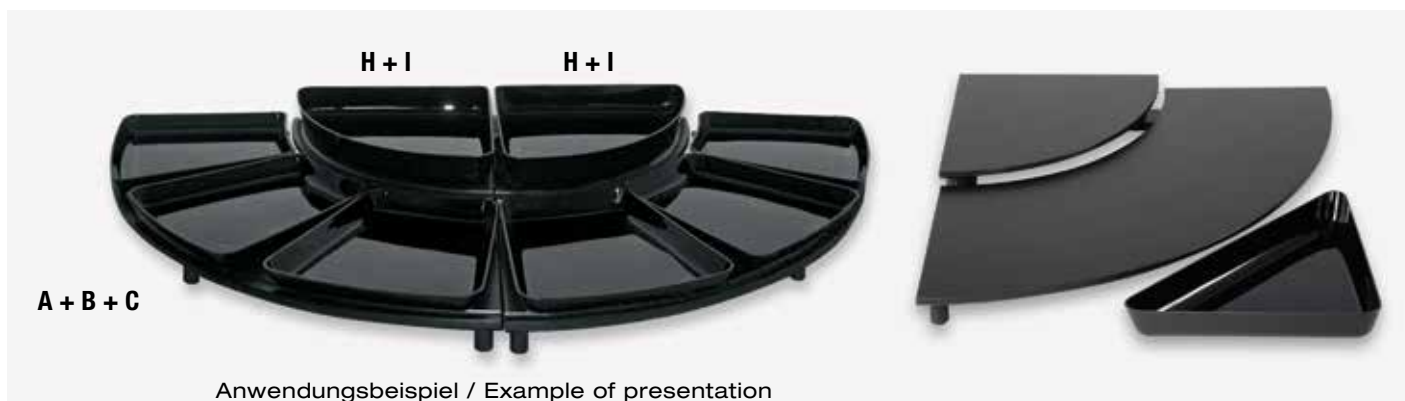

Mini 1/4-Kreis | Riser 1/4-Circle Mini

Anwendungsbeispiel / Example of presentation

Beschreibung/Description	Material	Farbe/Color	Format/Size	Art.-Nr./Art. No
Thekenstufe Mini 1/4-Kreis/Riser 1/4-Circle Mini	PE500	schwarz/black	550x550x65 mm	154.1001.17
Dreieck-Schale/Bowl triangular	ABS	schwarz/black	400x280x280x40 mm	122.5040284.17