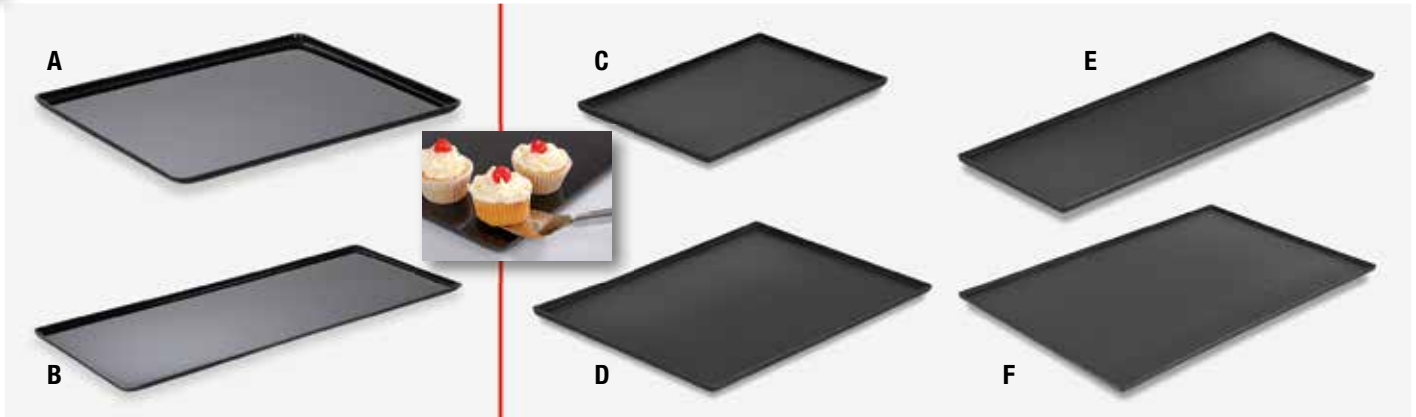

Backwaren-Platten 10 mm | Bakery Trays 10 mm

Beschreibung/Description	Farbe/Color	Format/Size	Art.-Nr./Art. No	Material	VE/PU
A Backwarenplatte/Bakery tray	schwarz/black	330x260x10 mm	109.503326.17	ABS	5
B Backwarenplatte/Bakery tray	schwarz/black	660x260x10 mm	109.506626.17	ABS	5
C Backwarenplatte/Bakery tray	schwarz matt/black mat	300x200x10 mm	109.513020.17	ABS	5
D Backwarenplatte/Bakery tray	schwarz matt/black mat	400x300x10 mm	109.514030.17	ABS	5
E Backwarenplatte/Bakery tray	schwarz matt/black mat	600x200x10 mm	109.516020.17	ABS	5
F Backwarenplatte/Bakery tray	schwarz matt/black mat	600x400x10 mm	109.516040.17	ABS	5

NEW