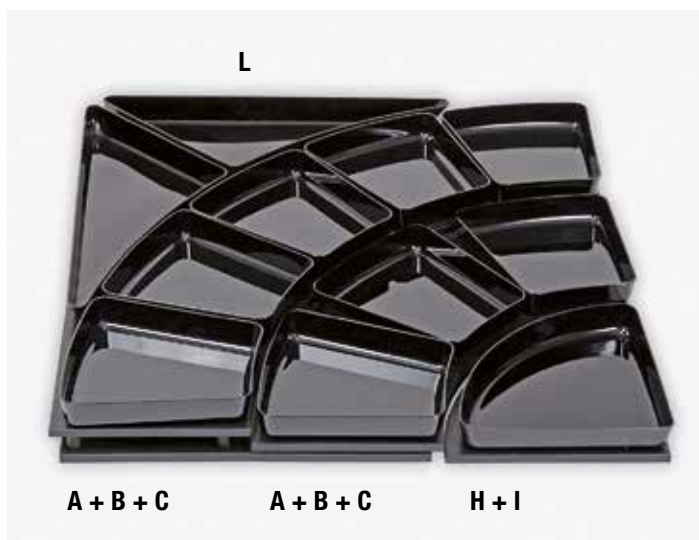

Set

Set matt / set mat

1/4-Kreise
Riser 1/4-circle

Premium & Eco

Neue Trapez-Schalen (klein & mitte)
New trapezoid bowls (small & middle)

Arena

Beschreibung/Description	Material	Format/Size	schwarz/black	rot/red
Thekenstufe 1/4-Kreis Premium/Riser 1/4-circle Premium	PE500	800x800x65 mm	154.100.17	
Thekenstufe 1/4-Kreis Eco/Riser 1/4-circle Eco	PE500	800x800x65 mm	154.105.17	
Thekenstufe Arena/Riser Arena	PE500	800x800x45 mm	154.180.17	
A Platte Trapez/Food tray trapezoid	ABS	240x240x170x24 mm	112.102417.17	
B Schale Trapez/Food bowl trapezoid	ABS	240x240x170x40 mm	122.1024174.17	
C Schale Trapez/Food bowl trapezoid	ABS	240x240x170x60 mm	122.1024176.17	
D Schale Trapez klein/Food bowl trapezoid small	ABS	240x170x120x40 mm	122.5024194.17	
E Schale Trapez mitte/Food bowl trapezoid middle	ABS	240x200x115x40 mm	122.5024224.17	
F Schale Trapez klein/Food bowl trapezoid small	ABS	240x170x120x60 mm	122.5024196.17	122.5024196.30
G Schale Trapez mitte/Food bowl trapezoid middle	ABS	240x200x120x60 mm	122.5024226.17	122.5024226.30
H Schale 1/4-Kreis/Bowl 1/4-circle	ABS	280x280x40 mm	122.5028284.17	
I Schale 1/4-Kreis/Bowl 1/4-circle	ABS	280x280x60 mm	122.5028286.17	
J Schale 1/8-Kreis/Bowl 1/8-circle	ABS	280x190x40 mm	122.5028194.17	
K Schale 1/8 Kreis/Bowl 1/8-circle	ABS	280x190x60 mm	122.5028196.17	122.5028196.30
L Dreieck-Set gerundet/Bowl triangular rounded set	ABS	800x560x40 mm	122.5080564.17	122.5080564.30