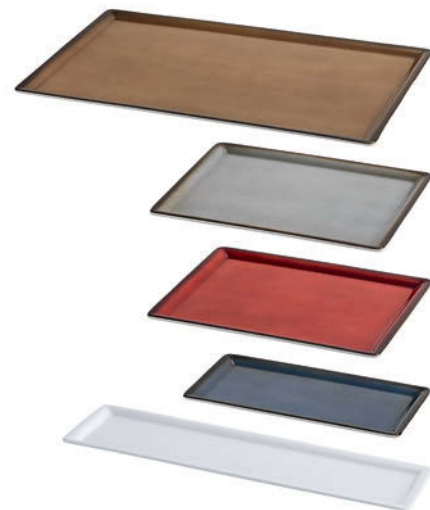

GN China Plates

In five different colours, suitable for the RAISER GN 'Freshness Plates'

Art-Nr. Part No.	Länge Length cm	Breite Width cm	Höhe Height cm	GN
GN Porzellan-Platten, weiß / China Plates GN, white				
2944/110	325	530	1,6	11
2944/120	325	265	1,6	12
2944/130	325	160	1,6	13
2944/240	160	530	1,6	24
GN Porzellan-Platten, blau / China Plates GN, blue				
2944/111	325	530	1,6	11
2944/121	325	265	1,6	12
2944/131	325	160	1,6	13
2944/241	160	530	1,6	24
GN Porzellan-Platten, rot / China Plates GN, red				
2944/112	325	530	1,6	11
2944/122	325	265	1,6	12
2944/132	325	160	1,6	13
2944/242	160	530	1,6	24
GN Porzellan-Platten, grau / China Plates GN, grey				
2944/113	325	530	1,6	11
2944/123	325	265	1,6	12
2944/133	325	160	1,6	13
2944/243	160	530	1,6	24
GN Porzellan-Platten, caramel / China Plates GN, caramel				
2944/114	325	530	1,6	11
2944/124	325	265	1,6	12
2944/134	325	160	1,6	13
2944/244	160	530	1,6	24