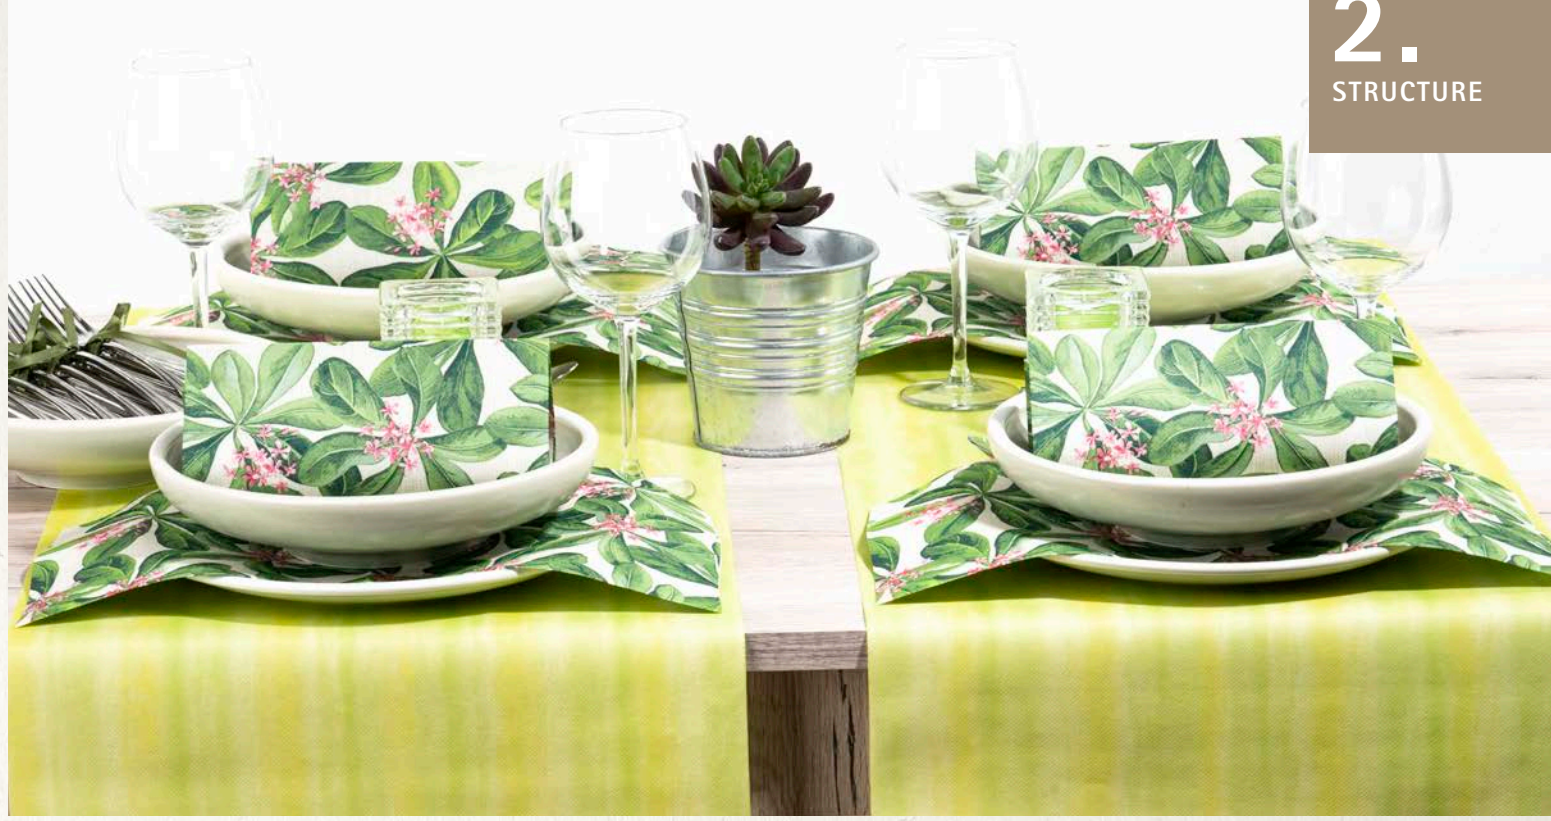

86511
HELLGRAU/LIGHT GREY

Spanlin®-Bio

TISCHDECKEN/TABLE CLOTHS
100 x 100 cm

88186
CREME

88187
OLIV/OLIVE

88185
BLAUGRAU/BLUE-GREY

86510
HELLGRAU/LIGHT GREY

AQUARELL