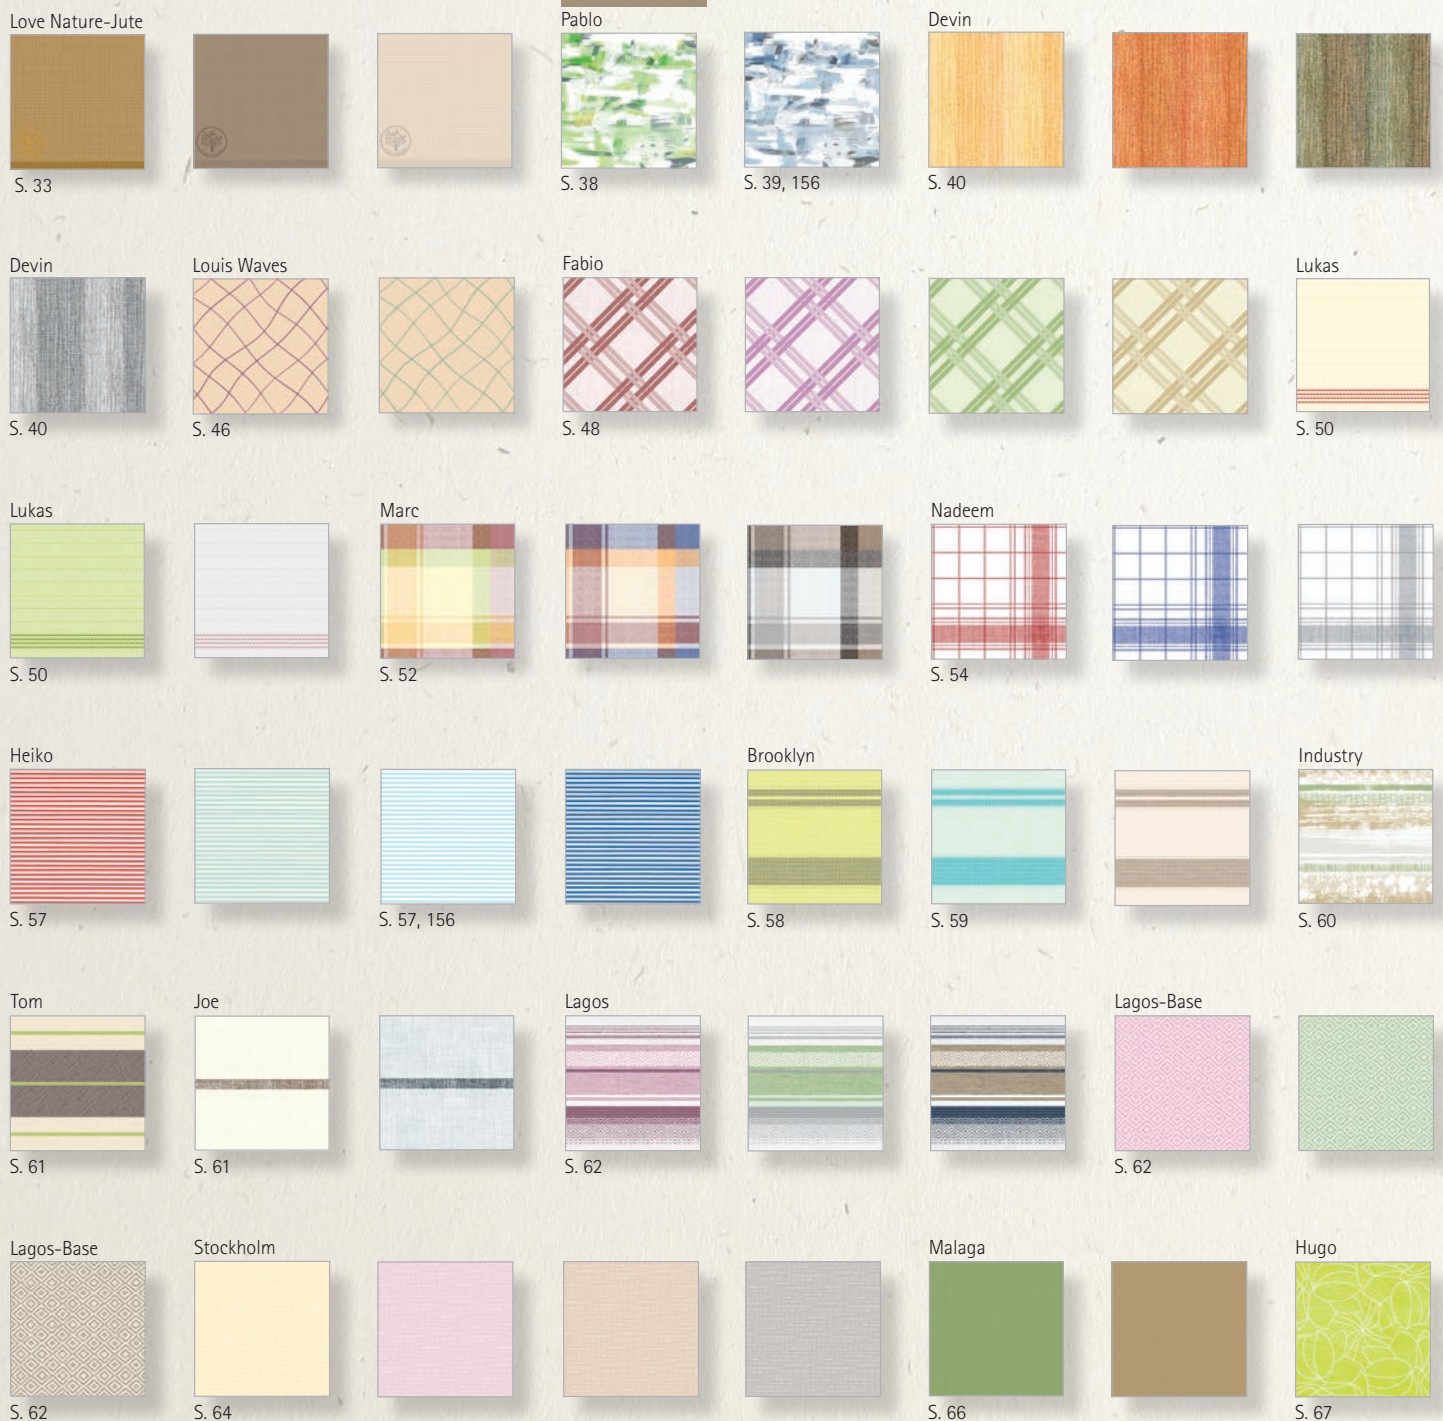

40 x 40 cm SERVIETTEN/NAPKINS

Linclass
PREMIUM

NATURE

STRUCTURE