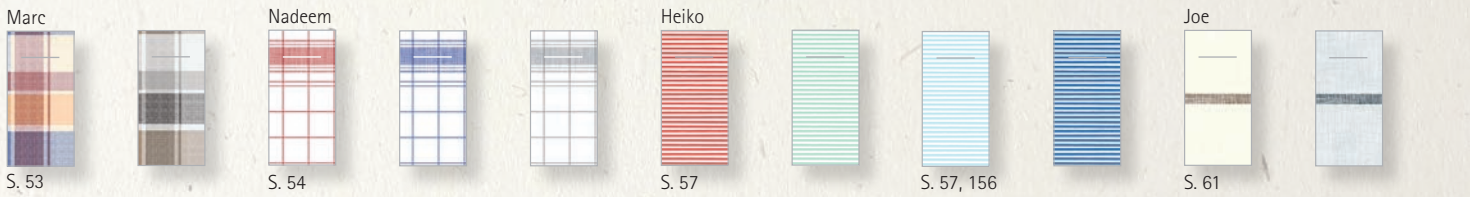

40 x 40 cm POCKET-NAPKINS

Linclass®
PREMIUM

NATURE