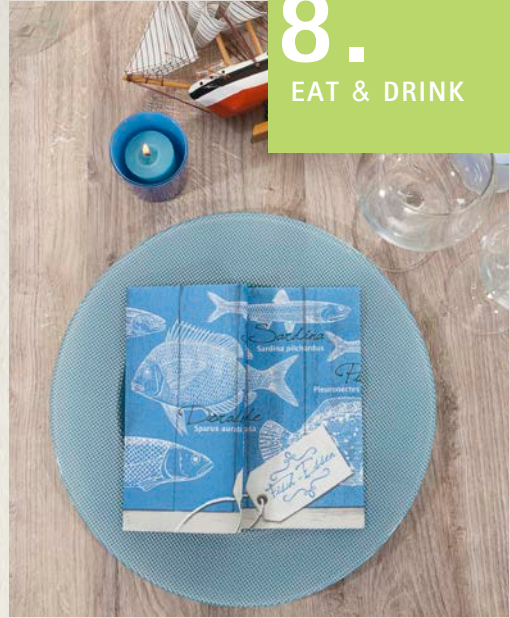

GRÜNKOHL

Linclass
PREMIUM
SERVIETTE/NAPKIN
40 x 40 cm, 1/4 Falz/fold

88430

oliv/olive

beige grey

BULIZ (PILZE)

Linclass
PREMIUM
SERVIETTE/NAPKIN
40 x 40 cm, 1/4 Falz/fold

88431

apfelgrün/apple-green

pebble stone

braun/brown

Tissue
SERVIETTEN/NAPKINS
40 x 40 cm, 1/4 Falz/fold

88906

33 x 33 cm, 1/4 Falz/fold

88820

GÄNSE-ESSEN

Linclass
PREMIUM
SERVIETTE/NAPKIN
40 x 40 cm, 1/4 Falz/fold

88429

bordeaux

beige grey

braun/brown

Softpoint
SERVIETTE/NAPKIN
40 x 40 cm, 1/4 Falz/fold

106885

Tissue
SERVIETTE/NAPKIN
40 x 40 cm, 1/4 Falz/fold

105229

FISCH-ESSEN

Linclass
PREMIUM
SERVIETTE/NAPKIN
40 x 40 cm, 1/4 Falz/fold

88426

royalblau/royal blue

perlgrau/pearl grey

grau/grey

Tissue
SERVIETTE/NAPKIN
40 x 40 cm, 1/4 Falz/fold

88905