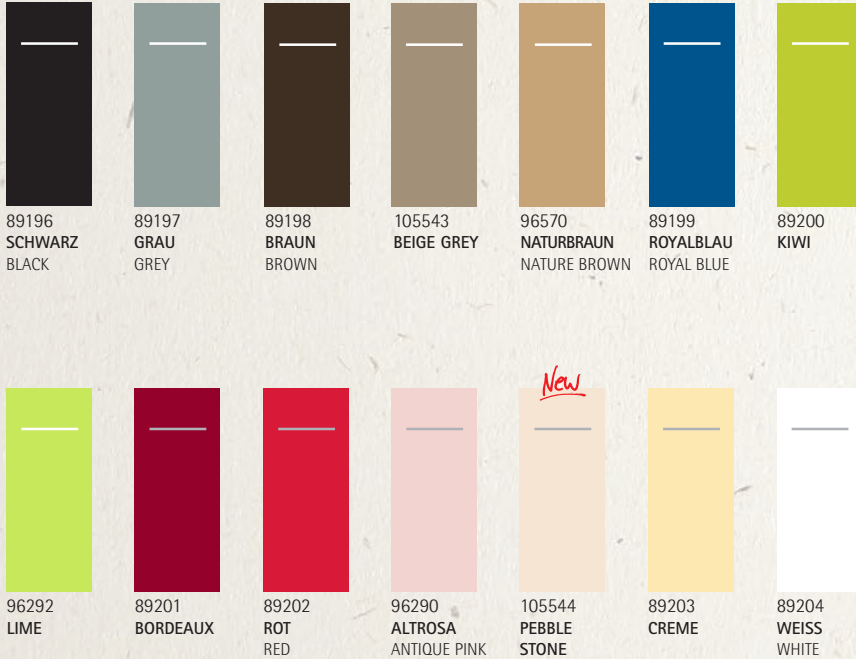

87878
87886
BORDEAUX

87879
87887
ROT/RED

87881
87888
CREME

87883
87889
WEISS/WHITE

2.1 POCKET-NAPKINS® *Linclass* PROFESSIONAL

40 x 40 cm, 1/8-Falz/fold

2.2 POCKET-NAPKINS® „PUB“ *Linclass* PROFESSIONAL

40 x 33 cm, 1/8-Falz/fold