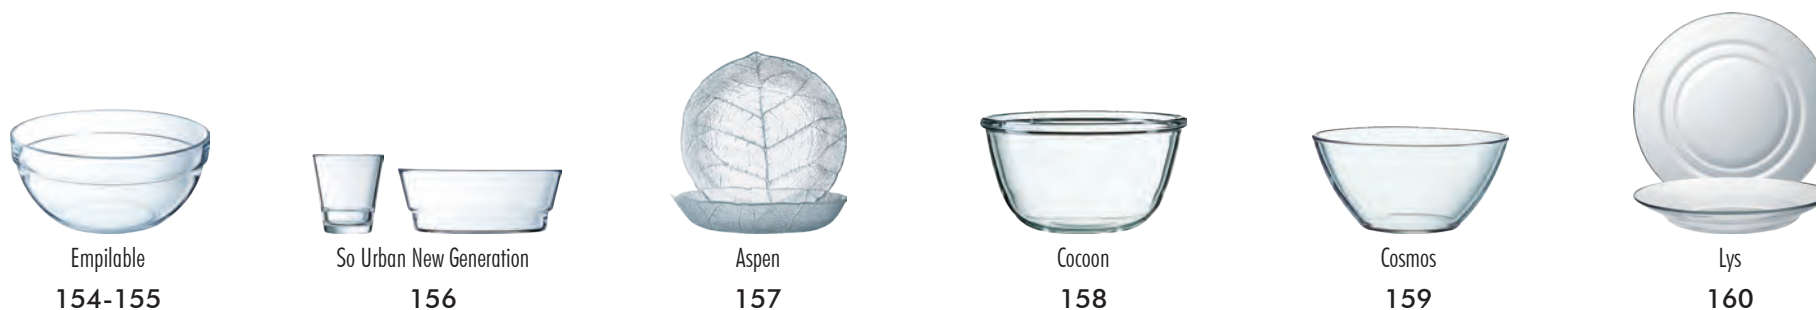

Buffet,
Fingerfood,
Transparent
Geschirr