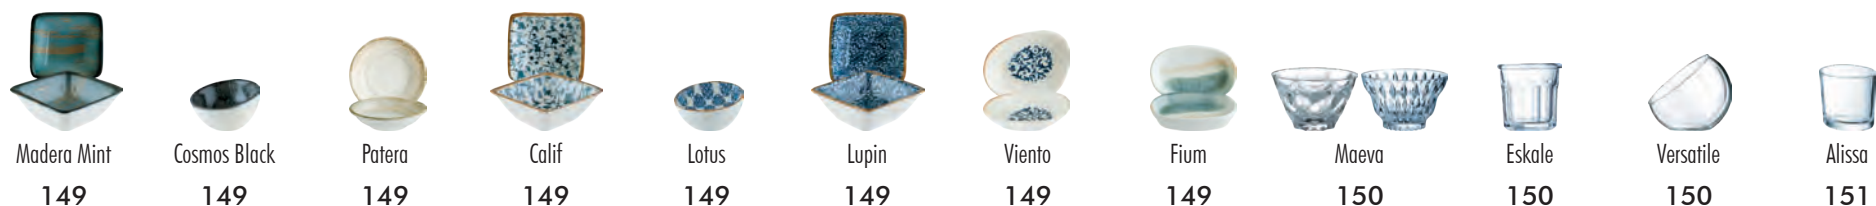

Buffet,
Fingerfood,
Transparent
Geschirr