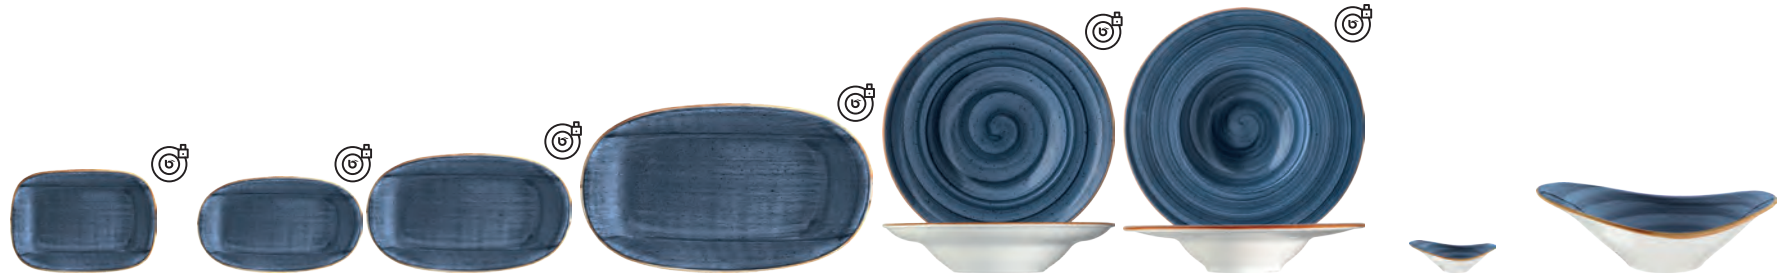

Bestellnummer / Order No.	ADKGRM17DKY	ADKGRM19OKY	ADKGRM24OKY	ADKGRM34OKY	ADKGRM27CK	ADKBNC28CK	ADKSTR10KS	ADKSTR27KS
Bezeichnung / Name	Aura Dusk Gourmet Rechteckschale / Rectangular bowl 17 x 11,5cm	Aura Dusk Gourmet Platte oval / Oval plate 19 x 11cm	Aura Dusk Gourmet Platte oval / Oval plate 24 x 14cm	Aura Dusk Gourmet Platte oval / Oval plate 34 x 19cm	Aura Dusk Gourmet Pastateller / Pasta plate 27cm	Aura Dusk Banquet Pastateller / Pasta plate 28cm	Aura Dusk Stream Schale / Bowl 10 x 7,5cm	Aura Dusk Stream Schale / Bowl 27 x 19cm
Barcode (Stück / Item)	8 697700 017593	8 697700 021194	8 697700 017654	8 697700 017685	8 697700 019702	8 697700 019719	8 697700 069875	8 697700 021163
Barcode (VE / SU)	86 977000 175932	86 977000 211944	86 977000 176540	86 977000 176854	86 977000 197026	86 977000 197194	86 977000 698752	86 977000 211630
cl max.	33cl				45cl	40cl	4.5cl	75cl
↔	170 x 117mm	192 x 111mm	238 x 142mm	335 x 195mm	268mm	280mm	100 x 75mm	280 x 188mm
↑↓	40mm	30mm	35mm	40mm	60mm	60mm	35mm	85mm
net./brt. net./gross	272g / 281g	255g / 267g	422g / 440g	766g / 793g	891g / 951g	893g / 943g	85g / 92g	770g / 825g
	12 / 1.680	12 / 2.304	12 / 1.164	6 / 534	6 / 408	6 / 396	24 / 3.648	6 / 270
Stückpreis / PPI	17,88€	15,44€	19,22€	32,55€	19,01€	20,42€	5,24€	39,34€