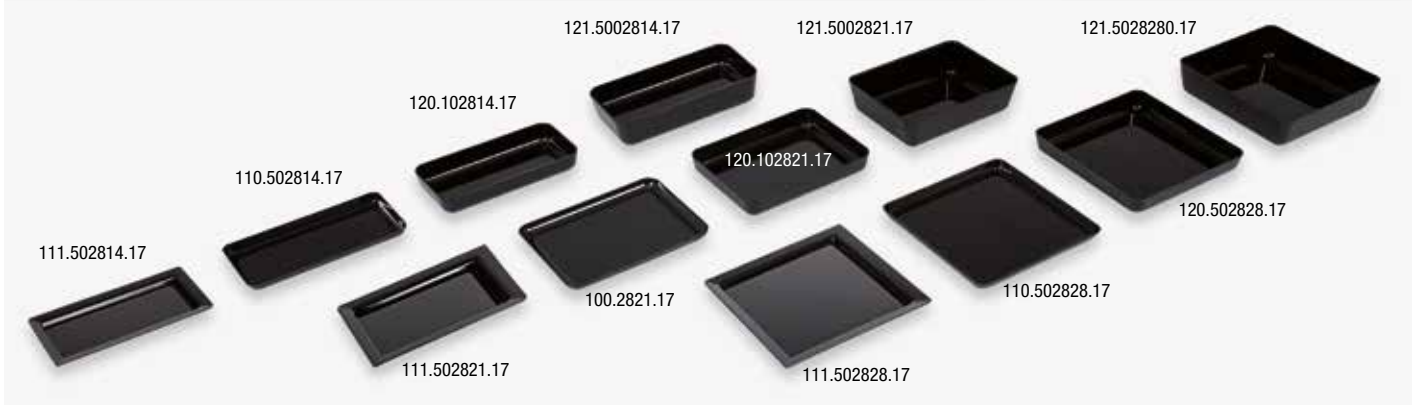

Beschreibung/Description	Material	Farbe/Color	Format/Size	Art.-Nr./Art. No
Thekenstufe CORNER/Riser CORNER	PE500	schwarz/black	560x560x45 mm	154.156.17