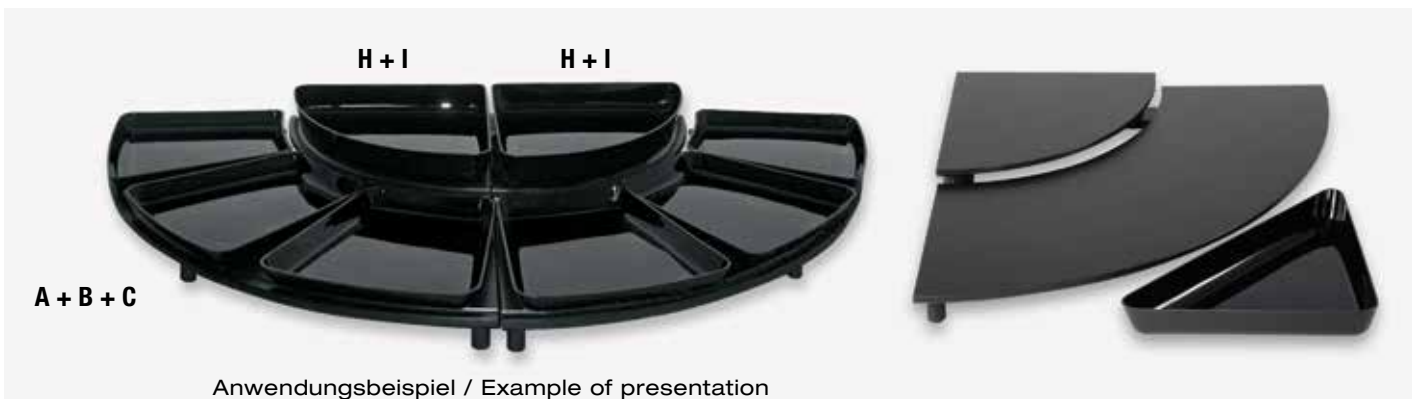

Mini 1/4-Kreis | Riser 1/4-Circle Mini

Beschreibung/Description	Material	Farbe/Color	Format/Size	Art.-Nr./Art. No
Thekenstufe Mini 1/4-Kreis/Riser 1/4-Circle Mini	PE500	schwarz/black	550x550x65 mm	154.1001.17
Dreieck-Schale/Bowl triangular	ABS	schwarz/black	400x280x280x40 mm	122.5040284.17