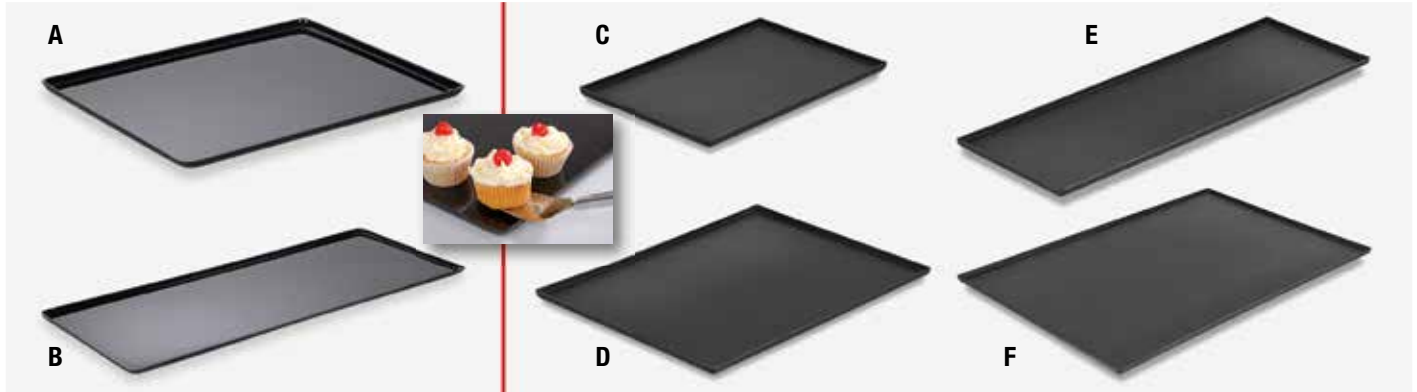

Backwaren-Platten 10 mm | Bakery Trays 10 mm

Beschreibung/Description	Farbe/Color	Format/Size	Art.-Nr./Art. No	Material	VE/PU
A Backwarenplatte/Bakery tray	schwarz/black	330x260x10 mm	109.503326.17*	ABS	5
B Backwarenplatte/Bakery tray	schwarz/black	660x260x10 mm	109.506626.17*	ABS	5
C Backwarenplatte/Bakery tray	schwarz matt/black mat	300x200x10 mm	109.513020.17	ABS	5
D Backwarenplatte/Bakery tray	schwarz matt/black mat	400x300x10 mm	109.514030.17	ABS	5
E Backwarenplatte/Bakery tray	schwarz matt/black mat	600x200x10 mm	109.516020.17	ABS	5
F Backwarenplatte/Bakery tray	schwarz matt/black mat	600x400x10 mm	109.516040.17	ABS	5

* Artikel verfügbar solange Vorrat / Item available while stocks last