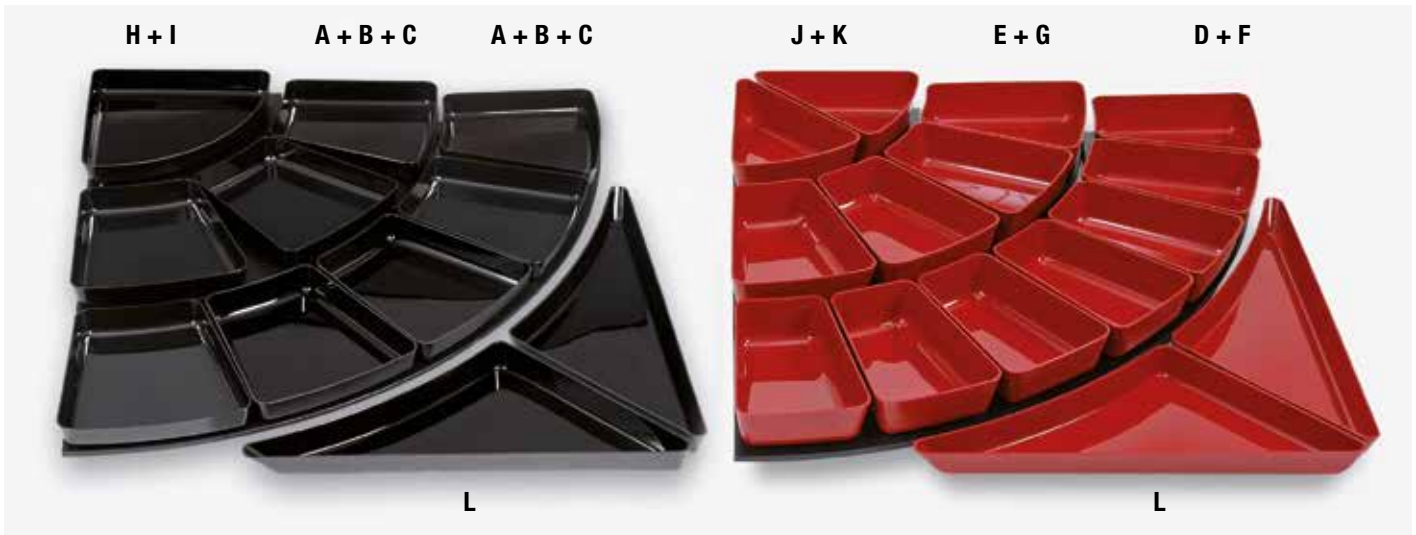

Treppenstufen | Risers

Beschreibung/Description	PE500 schwarz/black	ABS schwarz matt/black mat	Format/Size
		HOT PRICE	
Treppenstufe 1 breit / Step wide No. 1	154.421.17	154.5142282.17	420x280x25 mm
Treppenstufe 2 breit / Step wide No. 2	154.422.17	154.5142284.17	420x280x45 mm
Treppenstufe 3 breit / Step wide No. 3	154.423.17	154.5142286.17	420x280x65 mm
Treppenstufe 1 klein / Step small No. 1	154.281.17	154.5128212.17	280x210x25 mm
Treppenstufe 2 klein / Step small No. 2	154.282.17	154.5128214.17	280x210x45 mm
Treppenstufe 3 klein / Step small No. 3	154.283.17	154.5128216.17	280x210x65 mm
Treppenstufe 1 schmal / Step narrow No. 1	154.211.17	154.5142212.17	420x210x25 mm
Treppenstufe 2 schmal / Step narrow No. 2	154.212.17	154.5142214.17	420x210x45 mm
Treppenstufe 3 schmal / Step narrow No. 3	154.213.17	154.5142216.17	420x210x65 mm
Fixierleiste zu Treppe, 2 Stück / Strip to fix steps, 2 pcs.	154.42.98		840 mm
3-Stufen-Podest / Podium 3 levels		154.51842106.17	840x210x65 mm
3-Stufen-Podest / Podium 3 levels		154.51842806.17	840x280x65 mm

Anwendungs-Beispiel PE500
Example of presentation PE500

Anwendungs-Beispiel ABS
Example of presentation ABS

Podeste | Podium

Beschreibung/Description	Material	Farbe/Color	Format/Size	Art.-Nr./Art. No	VE/PU
Podest/Podium	ABS	schwarz matt/black mat	170x100x40 mm	154.5117104.17	1
Podest/Podium	ABS	schwarz matt/black mat	170x100x72 mm	154.5117107.17	1
Podest 1/Podium 1	ABS	schwarz/black	250x200x50 mm	154.50252005.17	4
Podest 2/Podium 2	ABS	schwarz/black	250x200x100 mm	154.50252010.17	4
Podest 3/Podium 3	ABS	schwarz/black	250x200x150 mm	154.50252015.17	4
Podest-Set 4 Höhen	ABS	schwarz/black		154.50252000.17	1
Podium-set 4 levels	ABS	schwarz matt/black mat		154.51252000.17	1

Set

Set matt / set mat

1/4-Kreise Riser 1/4-circle **Premium & Eco**

Neue Trapez-Schalen (klein & mitte)
New trapezoid bowls (small & middle)

154.100.17
Füßchen leicht abnehmbar,
von unten mit Gewinde eingeschraubt.
Feet easily removable, screwed in
from below.