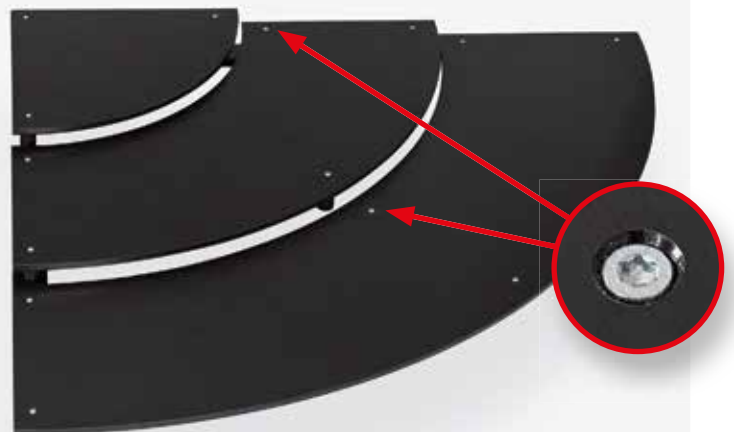

Set

Set matt / set mat

1/4-Kreise Riser 1/4-circle **Premium & Eco**

Neue Trapez-Schalen (klein & mitte)
New trapezoid bowls (small & middle)

154.100.17
Füßchen leicht abnehmbar,
von unten mit Gewinde eingeschraubt.
Feet easily removable, screwed in
from below.

154.105.17
Füßchen nicht abnehmbar,
durchgeschraubt.
Feet not removable, screwed in firmly.

Arena

Beschreibung/Description	Material	Format/Size	schwarz/black	rot/red
Thekenstufe 1/4-Kreis Premium/Riser 1/4-circle Premium	PE500	800x800x65 mm	154.100.17	
Thekenstufe 1/4-Kreis Eco/Riser 1/4-circle Eco	PE500	800x800x65 mm	154.105.17	
Thekenstufe Arena/Riser Arena	PE500	800x800x45 mm	154.180.17	
A Platte Trapez/Food tray trapezoid	ABS	240x240x170x24 mm	112.102417.17	
B Schale Trapez/Food bowl trapezoid	ABS	240x240x170x40 mm	122.1024174.17	
C Schale Trapez/Food bowl trapezoid	ABS	240x240x170x60 mm	122.1024176.17	
D Schale Trapez klein/Food bowl trapezoid small	ABS	240x170x120x40 mm	122.5024194.17	
E Schale Trapez mitte/Food bowl trapezoid middle	ABS	240x200x115x40 mm	122.5024224.17	
F Schale Trapez klein/Food bowl trapezoid small	ABS	240x170x120x60 mm	122.5024196.17	122.5024196.30
G Schale Trapez mitte/Food bowl trapezoid middle	ABS	240x200x120x60 mm	122.5024226.17	122.5024226.30
H Schale 1/4-Kreis/Bowl 1/4-circle	ABS	280x280x40 mm	122.5028284.17	
I Schale 1/4-Kreis/Bowl 1/4-circle	ABS	280x280x60 mm	122.5028286.17	
J Schale 1/8-Kreis/Bowl 1/8-circle	ABS	280x190x40 mm	122.5028194.17	
K Schale 1/8 Kreis/Bowl 1/8-circle	ABS	280x190x60 mm	122.5028196.17	122.5028196.30
L Dreieck-Set gerundet/Bowl triangular rounded set	ABS	800x560x40 mm	122.5080564.17	122.5080564.30